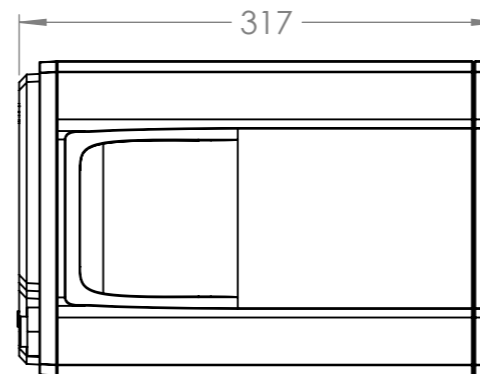

Dimension Drawing - LiFePO4 (Smart)

BAT524120410

LiFePO4 Battery 25.6V/200Ah Smart

Dimensions in mm