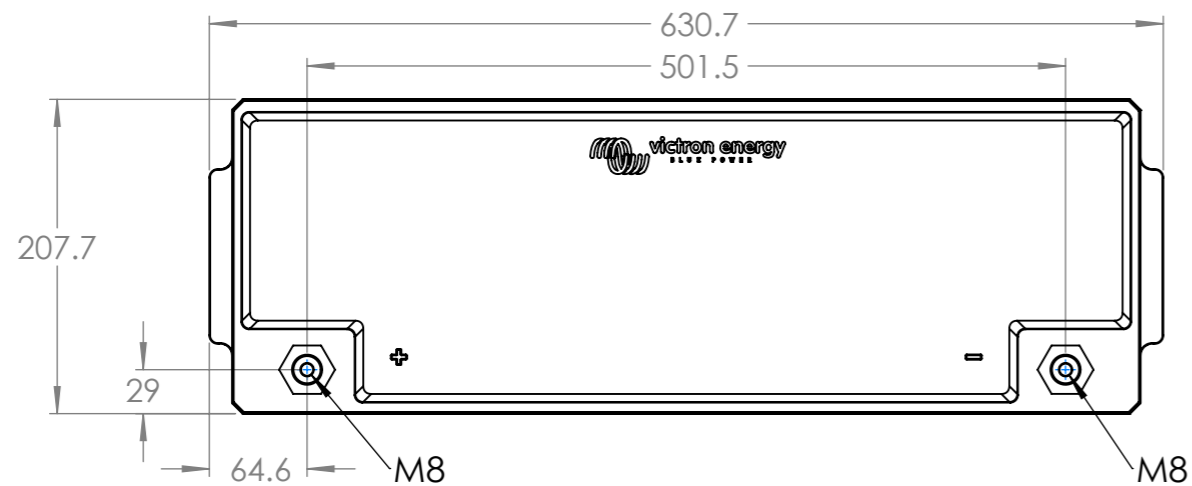

Dimension Drawing - LiFePO4 (Smart)

BAT524120410

LiFePO4 Battery 25.6V/200Ah Smart

Dimensions in mm